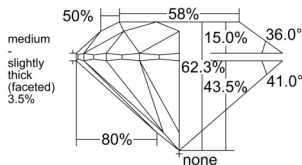

GIA®

FACSIMILE

GIA REPORT 6555075348

Verify this report at GIA.edu

GIA NATURAL DIAMOND DOSSIER®

April 22, 2026
GIA Report Number 6555075348
Shape and Cutting Style ..... Round Brilliant
Measurements ..... 5.72 - 5.76 x 3.57 mm

GRADING RESULTS

Carat Weight ..... 0.72 carat
Color Grade ..... G
Clarity Grade S11
Cut Grade ..... Excellent

ADDITIONAL GRADING INFORMATION

Polish ..... Excellent
Symmetry ..... Excellent
Fluorescence ..... None
Clarity Characteristics ..... Cloud, Crystal
Inscription(s): GIA 6555075348

PROPORTIONS

GRADING SCALES

GIA COLOR SCALE

COLOREDNESS	D
	E
	F
	G
	H
	I
	J
NEAR COLORLESS	K
	L
Faint	M
	N
	O
	P
Very Light	Q
	R
	S
	T
	U
	V
Light	W
	X
	Y
	Z

GIA CLARITY SCALE

FLAWLESS	INTERNAL FLAWLESS	
		FLAWLESS
VERY VERY SLIGHTLY INCLUDED	VVS₁	
	VVS₂	
VERY SLIGHTLY INCLUDED	VS₁	
	VS₂	
SLIGHTLY INCLUDED	SI₁	
	SI₂	
INCLUDED	I₁	
	I₂	
	I₃	

GIA CUT SCALE

EXCELLENT
VERY GOOD
GOOD
FAIR
POOR