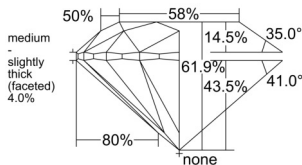

GIA®

FACSIMILE

GIA REPORT 6555075156

Verify this report at GIA.edu

GIA NATURAL DIAMOND DOSSIER®

April 23, 2026
GIA Report Number 6555075156
Shape and Cutting Style ..... Round Brilliant
Measurements ..... 4.47 - 4.49 x 2.77 mm

GRADING RESULTS

Carat Weight ..... 0.34 carat
Color Grade ..... D
Clarity Grade VS1
Cut Grade ..... Excellent

ADDITIONAL GRADING INFORMATION

Polish ..... Excellent
Symmetry ..... Excellent
Fluorescence ..... Medium Blue
Clarity Characteristics ..... Cloud, Feather
Inscription(s): GIA 6555075156

PROPORTIONS

GRADING SCALES

GIA COLOR SCALE

COLOURLESS	D
	E
	F
	G
	H
	I
NEAR COLOURLESS	J
	K
	L
FAIN	M
	N
	O
	P
	Q
VERY LIGHT	R
	S
	T
	U
	V
	W
	X
	Y
LIGHT	Z

GIA CLARITY SCALE

FLAWLESS	INTERNAL FLAWLESS	
		FLAWLESS
VERY VERY SLIGHTLY INCLUDED	VVS₁	
	VVS₂	
VERY SLIGHTLY INCLUDED	VS₁	
	VS₂	
SLIGHTLY INCLUDED	SI₁	
	SI₂	
INCLUDED	I₁	
	I₂	
	I₃	

GIA CUT SCALE

EXCELLENT
VERY GOOD
GOOD
FAIR
POOR