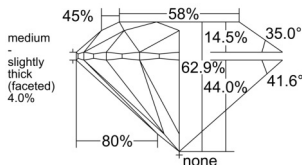

GIA®

FACSIMILE

GIA REPORT 6555071123

Verify this report at GIA.edu

GIA NATURAL DIAMOND DOSSIER®

April 17, 2026
GIA Report Number 6555071123
Shape and Cutting Style ..... Round Brilliant
Measurements ..... 5.03 - 5.07 x 3.18 mm

GRADING RESULTS

Carat Weight ..... 0.50 carat
Color Grade ..... G
Clarity Grade VS1
Cut Grade ..... Excellent

ADDITIONAL GRADING INFORMATION

Polish ..... Excellent
Symmetry ..... Excellent
Fluorescence ..... None
Clarity Characteristics..... Crystal, Needle, Pinpoint
Inscription(s): GIA 6555071123

PROPORTIONS

GRADING SCALES

GIA COLOR SCALE

COLORLESS	D
	E
	F
	G
	H
	I
NEAR COLORLESS	J
	K
	L
FAIN	M
	N
	O
	P
	Q
VERY LIGHT	R
	S
	T
	U
	V
	W
	X
	Y
LIGHT	Z

GIA CLARITY SCALE

FLAWLESS	INTERNAL FLAWLESS	
		FLAWLESS
VERY VERY SLIGHTLY INCLUDED	VVS₁	
	VVS₂	
VERY SLIGHTLY INCLUDED	VS₁	
	VS₂	
SLIGHTLY INCLUDED	SI₁	
	SI₂	
INCLUDED	I₁	
	I₂	
	I₃	

GIA CUT SCALE

EXCELLENT
VERY GOOD
GOOD
FAIR
POOR