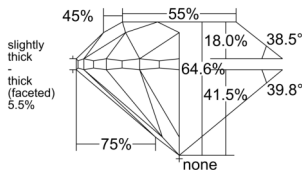

GIA®

FACSIMILE

GIA REPORT 6555064146

Verify this report at GIA.edu

GIA NATURAL DIAMOND DOSSIER®

April 27, 2026
GIA Report Number 6555064146
Shape and Cutting Style ..... Round Brilliant
Measurements ..... 4.92 - 4.95 x 3.19 mm

GRADING RESULTS

Carat Weight ..... 0.50 carat
Color Grade ..... G
Clarity Grade S11
Cut Grade ..... Good

ADDITIONAL GRADING INFORMATION

Polish ..... Excellent
Symmetry ..... Very Good
Fluorescence ..... None
Clarity Characteristics ..... Cloud
Inscription(s): GIA 6555064146

PROPORTIONS

Profile to actual proportions