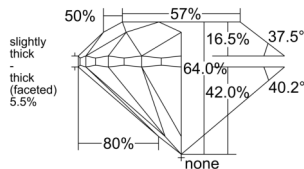

GIA®

FACSIMILE

GIA REPORT 6555059051

Verify this report at GIA.edu

GIA NATURAL DIAMOND DOSSIER®

April 17, 2026
GIA Report Number 6555059051
Shape and Cutting Style ..... Round Brilliant
Measurements ..... 4.93 - 4.98 x 3.17 mm

GRADING RESULTS

Carat Weight ..... 0.50 carat
Color Grade ..... K
Clarity Grade VS1
Cut Grade ..... Very Good

ADDITIONAL GRADING INFORMATION

Polish ..... Excellent
Symmetry ..... Excellent
Fluorescence ..... None
Clarity Characteristics..... Crystal, Needle, Pinpoint
Inscription(s): GIA 6555059051

PROPORTIONS

Profile to actual proportions