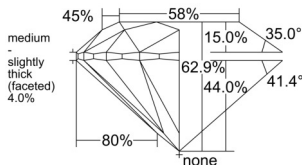

GIA®

FACSIMILE

GIA REPORT 6555051924

Verify this report at GIA.edu

GIA NATURAL DIAMOND DOSSIER®

April 17, 2026
GIA Report Number 6555051924
Shape and Cutting Style ..... Round Brilliant
Measurements ..... 4.54 - 4.58 x 2.87 mm

GRADING RESULTS

Carat Weight ..... 0.37 carat
Color Grade ..... G
Clarity Grade VS1
Cut Grade ..... Excellent

ADDITIONAL GRADING INFORMATION

Polish ..... Excellent
Symmetry ..... Excellent
Fluorescence ..... Medium Blue
Clarity Characteristics..... Crystal, Cloud, Needle, Pinpoint
Inscription(s): GIA 6555051924

PROPORTIONS

GRADING SCALES

GIA COLOR SCALE

COLORLESS	D
	E
	F
	G
	H
	I
NEAR COLORLESS	J
	K
	L
FAIN	M
	N
	O
	P
VERY LIGHT	Q
	R
	S
	T
	U
	V
LIGHT	W
	X
	Y
	Z

GIA CLARITY SCALE

FLAWLESS	INTERNAL FLAWLESS	
		FLAWLESS
VERY VERY SLIGHTLY INCLUDED	VVS₁	
	VVS₂	
VERY SLIGHTLY INCLUDED	VS₁	
	VS₂	
SLIGHTLY INCLUDED	SI₁	
	SI₂	
INCLUDED	I₁	
	I₂	
	I₃	

GIA CUT SCALE

EXCELLENT
VERY GOOD
GOOD
FAIR
POOR