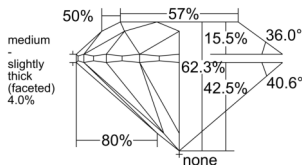

GIA®

FACSIMILE

GIA REPORT 6555051079

Verify this report at GIA.edu

GIA NATURAL DIAMOND DOSSIER®

April 17, 2026
GIA Report Number 6555051079
Shape and Cutting Style ..... Round Brilliant
Measurements ..... 4.79 - 4.82 x 2.99 mm

GRADING RESULTS

Carat Weight ..... 0.43 carat
Color Grade ..... E
Clarity Grade S11
Cut Grade ..... Excellent

ADDITIONAL GRADING INFORMATION

Polish ..... Excellent
Symmetry ..... Excellent
Fluorescence ..... None
Clarity Characteristics ..... Cloud, Crystal
Inscription(s): GIA 6555051079

PROPORTIONS

Profile to actual proportions

GRADING SCALES

GIA COLOR SCALE

COLOREDNESS	D
	E
	F
	G
	H
	I
	J
NEAR COLORLESS	K
	L
Faint	M
	N
	O
	P
Very Light	Q
	R
	S
	T
	U
	V
	W
	X
	Y
Light	Z

GIA CLARITY SCALE

FLAWLESS	INTERNAL FLAWLESS	
		FLAWLESS
VERY VERY SLIGHTLY INCLUDED	VVS₁	
	VVS₂	
VERY SLIGHTLY INCLUDED	VS₁	
	VS₂	
SLIGHTLY INCLUDED	SI₁	
	SI₂	
INCLUDED	I₁	
	I₂	
	I₃	

GIA CUT SCALE

EXCELLENT
VERY GOOD
GOOD
FAIR
POOR