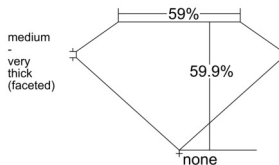

GIA®

FACSIMILE

GIA REPORT 6555049926

Verify this report at GIA.edu

GIA NATURAL DIAMOND DOSSIER®

April 16, 2026
GIA Report Number 6555049926
Shape and Cutting Style ..... Heart Brilliant
Measurements ..... 4.88 x 5.45 x 3.27 mm

GRADING RESULTS

Carat Weight ..... 0.50 carat
Color Grade ..... E
Clarity Grade VVS1

ADDITIONAL GRADING INFORMATION

Polish ..... Very Good
Symmetry ..... Very Good
Fluorescence ..... Faint
Clarity Characteristics ..... Pinpoint
Inscription(s): GIA 6555049926

PROPORTIONS

Profile not to actual proportions

GRADING SCALES

GIA COLOR SCALE		GIA CLARITY SCALE	
COLORLESS	D	VERY VERY SLIGHTLY INCLUDED	FLAWLESS
	E		INTERNALLY FLAWLESS
	F		VVS₁
	G		VVS₂
	H		VS₁
	I		VS₂
	J		SI₁
	K		SI₂
	L		I₁
	M		I₂
NEAR COLORLESS	N	SLIGHTLY INCLUDED	I₃
	O		
	P		
	Q		
FAINT	R		
	S		
	T		
	U		
VERT LIGHT	V		
	W		
	X		
	Y		
LIGHT	Z