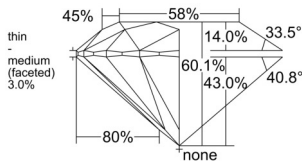

GIA®

FACSIMILE

GIA REPORT 6555044071

Verify this report at GIA.edu

GIA NATURAL DIAMOND DOSSIER®

April 15, 2026
GIA Report Number 6555044071
Shape and Cutting Style ..... Round Brilliant
Measurements ..... 5.13 - 5.17 x 3.10 mm

GRADING RESULTS

Carat Weight ..... 0.50 carat
Color Grade ..... F
Clarity Grade VVS2
Cut Grade ..... Excellent

ADDITIONAL GRADING INFORMATION

Polish ..... Excellent
Symmetry ..... Excellent
Fluorescence ..... None
Clarity Characteristics..... Pinpoint, Feather, Indented Natural
Inscription(s): GIA 6555044071

PROPORTIONS

Profile to actual proportions