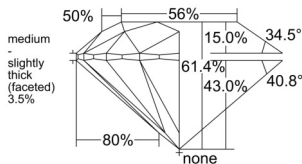

GIA®

FACSIMILE

GIA REPORT 6555034348

Verify this report at GIA.edu

GIA NATURAL DIAMOND DOSSIER®

April 17, 2026
GIA Report Number 6555034348
Shape and Cutting Style ..... Round Brilliant
Measurements ..... 4.52 - 4.55 x 2.78 mm

GRADING RESULTS

Carat Weight ..... 0.35 carat
Color Grade ..... E
Clarity Grade ..... Flawless
Cut Grade ..... Excellent

ADDITIONAL GRADING INFORMATION

Polish ..... Excellent
Symmetry ..... Excellent
Fluorescence ..... None
Clarity Characteristics ..... None
Inscription(s): GIA 6555034348

PROPORTIONS

GRADING SCALES

GIA COLOR SCALE	GIA CLARITY SCALE	GIA CUT SCALE	
D	FLAWLESS	EXCELLENT	
E	INTERNALLY FLAWLESS		
F		VVS₁	VERY GOOD
G	VVS₂		
H	VS₁	GOOD	
I	VS₂		
J	SI₁	FAIR	
K	SI₂		
L	I₁	POOR	
M			
N			
O	I₂		
P			
Q			
R	I₃		
S			
T			
U			
V			
W			
X			
Y			
Z