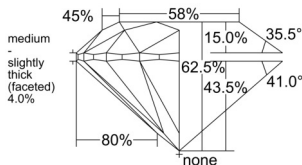

GIA®

FACSIMILE

GIA REPORT 6555033699

Verify this report at GIA.edu

GIA NATURAL DIAMOND DOSSIER®

April 14, 2026
GIA Report Number 6555033699
Shape and Cutting Style ..... Round Brilliant
Measurements ..... 4.25 - 4.28 x 2.66 mm

GRADING RESULTS

Carat Weight ..... 0.30 carat
Color Grade ..... J
Clarity Grade VS2
Cut Grade ..... Excellent

ADDITIONAL GRADING INFORMATION

Polish ..... Excellent
Symmetry ..... Excellent
Fluorescence ..... Medium Blue
Clarity Characteristics ..... Cloud, Crystal
Inscription(s): GIA 6555033699

PROPORTIONS

GRADING SCALES

GIA COLOR SCALE	GIA CLARITY SCALE	GIA CUT SCALE	
D	FLAWLESS	EXCELLENT	
E	INTERNALLY FLAWLESS		
F		VVS₁	VERY GOOD
G	VVS₂		
H	VS₁	GOOD	
I	VS₂		
J	SI₁	FAIR	
K	SI₂		
L	I₁	POOR	
M	I₂		
N	I₃		
O			
P			
Q			
R			
S			
T			
U			
V			
W			
X			
Y			
Z