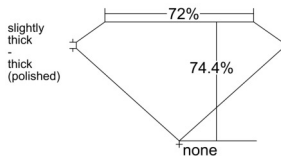

GIA®

FACSIMILE

GIA REPORT 6555030538

Verify this report at GIA.edu

GIA NATURAL DIAMOND DOSSIER®

April 15, 2026
GIA Report Number 6555030538
Shape and Cutting Style ..... Square Modified Brilliant
Measurements ..... 4.81 x 4.70 x 3.50 mm

GRADING RESULTS

Carat Weight ..... 0.70 carat
Color Grade ..... H
Clarity Grade VS1

ADDITIONAL GRADING INFORMATION

Polish ..... Excellent
Symmetry ..... Very Good
Fluorescence ..... Faint
Clarity Characteristics ..... Feather, Pinpoint
Inscription(s): GIA 6555030538

PROPORTIONS

Profile not to actual proportions

GRADING SCALES

GIA COLOR SCALE		GIA CLARITY SCALE			
COLORLESS	D	NEAR COLORLESS	FLAWLESS		
	E		INTERNALLY FLAWLESS		
	F		VERY VERY SLIGHTLY INCLUDED	VVS₁	
	G			VVS₂	
	H		VERY SLIGHTLY INCLUDED	VS₁	
	I			VS₂	
	J			SLIGHTLY INCLUDED	SI₁
	K		SI₂		
	FAINT		L	LIGHT	I₁
			M		I₂
N		I₃			
O					
P					
Q					
R					
S