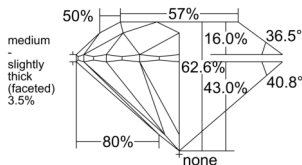

GIA®

FACSIMILE

GIA REPORT 6555029812

Verify this report at GIA.edu

GIA NATURAL DIAMOND DOSSIER®

April 15, 2026
GIA Report Number 6555029812
Shape and Cutting Style ..... Round Brilliant
Measurements ..... 5.13 - 5.15 x 3.22 mm

GRADING RESULTS

Carat Weight ..... 0.52 carat
Color Grade ..... G
Clarity Grade VS1
Cut Grade ..... Excellent

ADDITIONAL GRADING INFORMATION

Polish ..... Excellent
Symmetry ..... Excellent
Fluorescence ..... Medium Blue
Clarity Characteristics ..... Cloud, Pinpoint
Inscription(s): GIA 6555029812

PROPORTIONS

GRADING SCALES

GIA COLOR SCALE

COLORLESS	D
	E
	F
	G
	H
	I
NEAR COLORLESS	J
	K
	L
FAIN	M
	N
	O
	P
VERY LIGHT	Q
	R
	S
	T
	U
	V
	W
	X
	Y
LIGHT	Z

GIA CLARITY SCALE

VERY VERY SLIGHTLY INCLUDED	FLAWLESS
	INTERNALLY FLAWLESS
VERY SLIGHTLY INCLUDED	VVS₁
	VVS₂
SLIGHTLY INCLUDED	VS₁
	VS₂
INCLUDED	SI₁
	SI₂
	I₁
	I₂
	I₃

GIA CUT SCALE

EXCELLENT
VERY GOOD
GOOD
FAIR
POOR