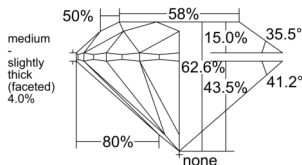

GIA®

FACSIMILE

GIA REPORT 6555029422

Verify this report at GIA.edu

GIA NATURAL DIAMOND DOSSIER®

April 14, 2026
GIA Report Number 6555029422
Shape and Cutting Style ..... Round Brilliant
Measurements ..... 5.03 - 5.07 x 3.16 mm

GRADING RESULTS

Carat Weight ..... 0.50 carat
Color Grade ..... F
Clarity Grade VS1
Cut Grade ..... Excellent

ADDITIONAL GRADING INFORMATION

Polish ..... Excellent
Symmetry ..... Excellent
Fluorescence ..... Strong Blue
Clarity Characteristics..... Indented Natural, Cloud, Pinpoint
Inscription(s): GIA 6555029422

PROPORTIONS

GRADING SCALES

GIA COLOR SCALE

COLORLESS	D
	E
	F
	G
	H
	I
	J
NEAR COLORLESS	K
	L
FAIN	M
	N
	O
	P
VERY LIGHT	Q
	R
	S
	T
	U
	V
	W
	X
	Y
LIGHT	Z

GIA CLARITY SCALE

FLAWLESS	INTERNAL FLAWLESS	
		FLAWLESS
VERY VERY SLIGHTLY INCLUDED	VVS₁	
	VVS₂	
VERY SLIGHTLY INCLUDED	VS₁	
	VS₂	
SLIGHTLY INCLUDED	SI₁	
	SI₂	
INCLUDED	I₁	
	I₂	
	I₃	

GIA CUT SCALE

EXCELLENT
VERY GOOD
GOOD
FAIR
POOR