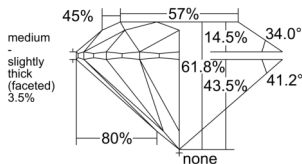

GIA®

FACSIMILE

GIA REPORT 6555029060

Verify this report at GIA.edu

GIA NATURAL DIAMOND DOSSIER®

April 14, 2026
GIA Report Number 6555029060
Shape and Cutting Style ..... Round Brilliant
Measurements ..... 4.42 - 4.44 x 2.74 mm

GRADING RESULTS

Carat Weight ..... 0.33 carat
Color Grade ..... E
Clarity Grade VVS1
Cut Grade ..... Excellent

ADDITIONAL GRADING INFORMATION

Polish ..... Excellent
Symmetry ..... Excellent
Fluorescence ..... Medium Blue
Clarity Characteristics ..... Pinpoint
Inscription(s): GIA 6555029060

PROPORTIONS

Profile to actual proportions

GRADING SCALES

GIA COLOR SCALE	GIA CLARITY SCALE	GIA CUT SCALE	
D	FLAWLESS	EXCELLENT	
E	INTERNALLY FLAWLESS		
F		VVS₁	VERY GOOD
G	VVS₂		
H	VS₁	GOOD	
I	VS₂		
J	SI₁	FAIR	
K	SI₂		
L	I₁	POOR	
M			
N			
O	I₂		
P			
Q			
R	I₃		
S			
T			
U			
V			
W			
X			
Y			
Z