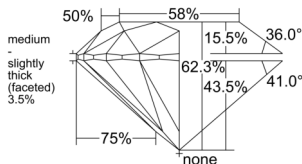

GIA®

FACSIMILE

GIA REPORT 6555026849

Verify this report at GIA.edu

GIA NATURAL DIAMOND DOSSIER®

April 15, 2026
GIA Report Number 6555026849
Shape and Cutting Style ..... Round Brilliant
Measurements ..... 5.65 - 5.69 x 3.53 mm

GRADING RESULTS

Carat Weight ..... 0.70 carat
Color Grade ..... J
Clarity Grade VS2
Cut Grade ..... Excellent

ADDITIONAL GRADING INFORMATION

Polish ..... Excellent
Symmetry ..... Excellent
Fluorescence ..... Faint
Clarity Characteristics ..... Crystal
Inscription(s): GIA 6555026849

PROPORTIONS

GRADING SCALES

GIA COLOR SCALE	GIA CLARITY SCALE	GIA CUT SCALE	
D	FLAWLESS	EXCELLENT	
E	INTERNALLY FLAWLESS		
F		VVS₁	VERY GOOD
G	VVS₂		
H	VS₁	GOOD	
I	VS₂		
J	SI₁	FAIR	
K	SI₂		
L	I₁	POOR	
M	I₂		
N	I₃		
O			
P			
Q			
R			
S			
T			
U			
V			
W			
X			
Y			
Z