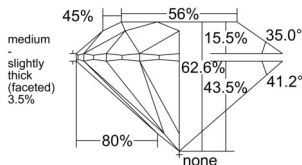

GIA®

FACSIMILE

GIA REPORT 6555022476

Verify this report at GIA.edu

GIA NATURAL DIAMOND DOSSIER®

April 13, 2026
GIA Report Number 6555022476
Shape and Cutting Style ..... Round Brilliant
Measurements ..... 5.11 - 5.14 x 3.21 mm

GRADING RESULTS

Carat Weight ..... 0.51 carat
Color Grade ..... F
Clarity Grade VS1
Cut Grade ..... Excellent

ADDITIONAL GRADING INFORMATION

Polish ..... Excellent
Symmetry ..... Excellent
Fluorescence ..... None
Clarity Characteristics ..... Cloud, Pinpoint
Inscription(s): GIA 6555022476

PROPORTIONS

Profile to actual proportions

GRADING SCALES

GIA COLOR SCALE

COLORLESS	D
	E
	F
	G
	H
	I
	J
NEAR COLORLESS	K
	L
FAIN	M
	N
	O
	P
	Q
VERY LIGHT	R
	S
	T
	U
	V
	W
	X
	Y
LIGHT	Z

GIA CLARITY SCALE

FLAWLESS	VERY VERY SLIGHTLY INCLUDED	VS₁	VS₂	VS₁	VS₂	SL₁	SL₂	I₁	I₂	I₃		
											FLAWLESS	INTERNALLY FLAWLESS

GIA CUT SCALE

EXCELLENT
VERY GOOD
GOOD
FAIR
POOR