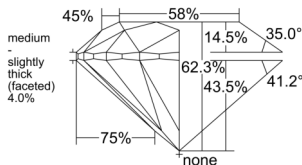

GIA®

FACSIMILE

GIA REPORT 6555021337

Verify this report at GIA.edu

GIA NATURAL DIAMOND DOSSIER®

April 13, 2026
GIA Report Number 6555021337
Shape and Cutting Style ..... Round Brilliant
Measurements ..... 4.72 - 4.74 x 2.95 mm

GRADING RESULTS

Carat Weight ..... 0.41 carat
Color Grade ..... E
Clarity Grade VS1
Cut Grade ..... Excellent

ADDITIONAL GRADING INFORMATION

Polish ..... Excellent
Symmetry ..... Excellent
Fluorescence ..... None
Clarity Characteristics ..... Cloud, Needle
Inscription(s): GIA 6555021337

PROPORTIONS

Profile to actual proportions

GRADING SCALES

GIA COLOR SCALE	GIA CLARITY SCALE	GIA CUT SCALE	
D	FLAWLESS	EXCELLENT	
E	INTERNALLY FLAWLESS		
F		VVS₁	VERY GOOD
G	VVS₂		
H	VS₁	GOOD	
I	VS₂		
J	SI₁	FAIR	
K	SI₂		
L	I₁	POOR	
M	I₂		
N	I₃		
O			
P			
Q			
R			
S			
T			
U			
V			
W			
X			
Y			
Z