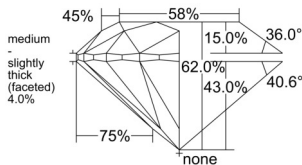

GIA®

FACSIMILE

GIA REPORT 6555015472

Verify this report at GIA.edu

GIA NATURAL DIAMOND DOSSIER®

April 21, 2026
GIA Report Number 6555015472
Shape and Cutting Style ..... Round Brilliant
Measurements ..... 5.89 - 5.93 x 3.66 mm

GRADING RESULTS

Carat Weight ..... 0.80 carat
Color Grade ..... E
Clarity Grade VVS1
Cut Grade ..... Excellent

ADDITIONAL GRADING INFORMATION

Polish ..... Excellent
Symmetry ..... Excellent
Fluorescence ..... Strong Blue
Clarity Characteristics ..... Pinpoint
Inscription(s): GIA 6555015472

PROPORTIONS

Profile to actual proportions

GRADING SCALES

GIA COLOR SCALE	GIA CLARITY SCALE	GIA CUT SCALE
COLOURLESS	FLAWLESS	EXCELLENT
E	INTERNALLY FLAWLESS	
F	VVS₁	VERY GOOD
G		
H	VVS₂	GOOD
I	VS₁	
J	VS₂	FAIR
K	SI₁	
L	SI₂	POOR
M	I₁	
N	I₂	
O	I₃	
P		
Q		
R		
S		
T		
U		
V		
W		
X		
Y		
Z