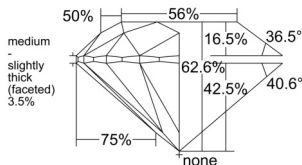

GIA®

FACSIMILE

GIA REPORT 6555013361

Verify this report at GIA.edu

GIA NATURAL DIAMOND DOSSIER®

April 13, 2026
GIA Report Number 6555013361
Shape and Cutting Style ..... Round Brilliant
Measurements ..... 5.66 - 5.69 x 3.55 mm

GRADING RESULTS

Carat Weight ..... 0.71 carat
Color Grade ..... G
Clarity Grade VS2
Cut Grade ..... Excellent

ADDITIONAL GRADING INFORMATION

Polish ..... Excellent
Symmetry ..... Excellent
Fluorescence ..... None
Clarity Characteristics ..... Crystal, Cloud
Inscription(s): GIA 6555013361

PROPORTIONS

Profile to actual proportions