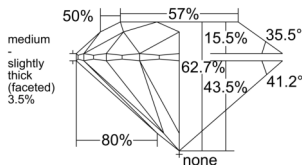

GIA®

FACSIMILE

GIA REPORT 6555013161

Verify this report at GIA.edu

GIA NATURAL DIAMOND DOSSIER®

April 10, 2026
GIA Report Number 6555013161
Shape and Cutting Style ..... Round Brilliant
Measurements ..... 5.15 - 5.18 x 3.24 mm

GRADING RESULTS

Carat Weight ..... 0.53 carat
Color Grade ..... G
Clarity Grade VS2
Cut Grade ..... Excellent

ADDITIONAL GRADING INFORMATION

Polish ..... Excellent
Symmetry ..... Excellent
Fluorescence ..... None
Clarity Characteristics..... Crystal, Cloud, Cavity
Inscription(s): GIA 6555013161

PROPORTIONS

GRADING SCALES

GIA COLOR SCALE	GIA CLARITY SCALE	GIA CUT SCALE	
D	FLAWLESS	EXCELLENT	
E	INTERNALLY FLAWLESS		
F		VVS₁	VERY GOOD
G	VVS₂		
H	VS₁	GOOD	
I	VS₂		
J	SI₁	FAIR	
K	SI₂		
L	I₁	POOR	
M	I₂		
N	I₃		
O			
P			
Q			
R			
S			
T			
U			
V			
W			
X			
Y			
Z