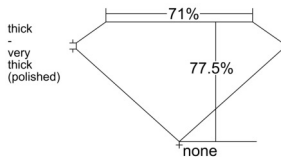

GIA®

FACSIMILE

GIA REPORT 6555007323

Verify this report at GIA.edu

GIA NATURAL DIAMOND DOSSIER®

April 10, 2026
GIA Report Number 6555007323
Shape and Cutting Style ..... Square Modified Brilliant
Measurements ..... 5.02 x 5.02 x 3.89 mm

GRADING RESULTS

Carat Weight ..... 0.90 carat
Color Grade ..... F
Clarity Grade VS2

ADDITIONAL GRADING INFORMATION

Polish ..... Excellent
Symmetry ..... Very Good
Fluorescence ..... None
Clarity Characteristics ..... Crystal, Cloud
Inscription(s): GIA 6555007323

PROPORTIONS

Profile not to actual proportions

GRADING SCALES

GIA COLOR SCALE		GIA CLARITY SCALE		
COLORLESS	D	VERY VERY SLIGHTLY INCLUDED	FLAWLESS	
	E		INTERNALLY FLAWLESS	
	F		VVS₁	
	G		VVS₂	
	NEAR COLORLESS	H	VERY SLIGHTLY INCLUDED	VS₁
		I		VS₂
		J	SLIGHTLY INCLUDED	SI₁
		K		SI₂
	FAINT	L	INCLUDED	I₁
		M		I₂
N		I₃		
O				
VERT LIGHT		P		
		Q		
		R		
		S		
LIGHT	T			
	U			
	V			
	W			
	X			
	Y			
	Z