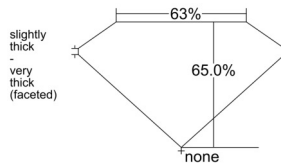

GIA®

FACSIMILE

GIA REPORT 6555006914

Verify this report at GIA.edu

GIA NATURAL DIAMOND DOSSIER®

April 10, 2026
GIA Report Number 6555006914
Shape and Cutting Style ..... Pear Brilliant
Measurements ..... 7.43 x 4.82 x 3.14 mm

GRADING RESULTS

Carat Weight ..... 0.70 carat
Color Grade ..... D
Clarity Grade VS1

ADDITIONAL GRADING INFORMATION

Polish ..... Excellent
Symmetry ..... Very Good
Fluorescence ..... None
Clarity Characteristics ..... Crystal
Inscription(s): GIA 6555006914

PROPORTIONS

Profile not to actual proportions

GRADING SCALES

GIA COLOR SCALE		GIA CLARITY SCALE			
COLORLESS	D	VERY VERY SLIGHTLY INCLUDED	FLAWLESS		
	E		INTERNALLY FLAWLESS		
	F		VVS₁		
	NEAR COLORLESS	G	VERY SLIGHTLY INCLUDED	VVS₂	
		H		VS₁	
		FANT	I	SLIGHTLY INCLUDED	VS₂
			J		SI₁
	LIGHT	K	INCLUDED	SI₂	
		L		I₁	
		M		I₂	
N		INCLUDED	I₃		
O					
P					
Q					
R					
S					
T					
U					
V					
W					
X					
Y					
Z