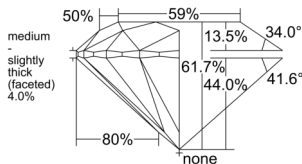

GIA®

FACSIMILE

GIA REPORT 6555006811

Verify this report at GIA.edu

GIA NATURAL DIAMOND DOSSIER®

April 11, 2026
GIA Report Number 6555006811
Shape and Cutting Style ..... Round Brilliant
Measurements ..... 5.10 - 5.11 x 3.15 mm

GRADING RESULTS

Carat Weight ..... 0.50 carat
Color Grade ..... K
Clarity Grade VS1
Cut Grade ..... Excellent

ADDITIONAL GRADING INFORMATION

Polish ..... Excellent
Symmetry ..... Excellent
Fluorescence ..... None
Clarity Characteristics ..... Feather, Pinpoint, Cloud
Inscription(s): GIA 6555006811

PROPORTIONS

Profile to actual proportions

GRADING SCALES

GIA COLOR SCALE

COLORESS	D
	E
	F
	G
	H
	I
	J
NEAR COLORESS	K
	L
FANIT	M
	N
	O
	P
	Q
VERY LIGHT	R
	S
	T
	U
	V
	W
	X
	Y
LIGHT	Z

GIA CLARITY SCALE

VERY VERY SLIGHTLY INCLUDED	FLAWLESS
	INTERNALLY FLAWLESS
VERY SLIGHTLY INCLUDED	VVS₁
	VVS₂
SLIGHTLY INCLUDED	VS₁
	VS₂
INCLUDED	SI₁
	SI₂
	I₁
	I₂
	I₃

GIA CUT SCALE

EXCELLENT
VERY GOOD
GOOD
FAIR
POOR