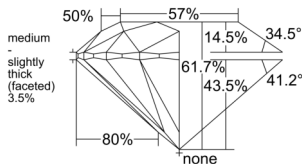

GIA®

FACSIMILE

GIA REPORT 6555003321

Verify this report at GIA.edu

GIA NATURAL DIAMOND DOSSIER®

April 09, 2026
GIA Report Number 6555003321
Shape and Cutting Style ..... Round Brilliant
Measurements ..... 5.13 - 5.16 x 3.17 mm

GRADING RESULTS

Carat Weight ..... 0.51 carat
Color Grade ..... D
Clarity Grade VVS1
Cut Grade ..... Excellent

ADDITIONAL GRADING INFORMATION

Polish ..... Excellent
Symmetry ..... Excellent
Fluorescence ..... None
Clarity Characteristics ..... Cloud, Pinpoint, Feather
Inscription(s): GIA 6555003321

PROPORTIONS

Profile to actual proportions