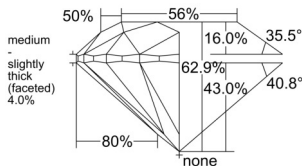

GIA®

FACSIMILE

GIA REPORT 6555002101

Verify this report at GIA.edu

GIA NATURAL DIAMOND DOSSIER®

April 10, 2026
GIA Report Number 6555002101
Shape and Cutting Style ..... Round Brilliant
Measurements ..... 5.63 - 5.67 x 3.55 mm

GRADING RESULTS

Carat Weight ..... 0.70 carat
Color Grade ..... F
Clarity Grade S11
Cut Grade ..... Excellent

ADDITIONAL GRADING INFORMATION

Polish ..... Excellent
Symmetry ..... Excellent
Fluorescence ..... Medium Yellow
Clarity Characteristics ..... Cloud, Feather
Inscription(s): GIA 6555002101

PROPORTIONS

Profile to actual proportions