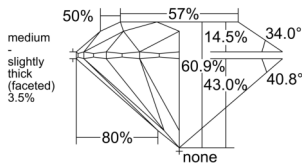

GIA®

FACSIMILE

GIA REPORT 6552668516

Verify this report at GIA.edu

GIA NATURAL DIAMOND DOSSIER®

July 07, 2026
GIA Report Number 6552668516
Shape and Cutting Style ..... Round Brilliant
Measurements ..... 5.73 - 5.76 x 3.50 mm

GRADING RESULTS

Carat Weight ..... 0.70 carat
Color Grade ..... K
Clarity Grade S11
Cut Grade ..... Excellent

ADDITIONAL GRADING INFORMATION

Polish ..... Excellent
Symmetry ..... Excellent
Fluorescence ..... None
Clarity Characteristics ..... Feather
Inscription(s): GIA 6552668516

PROPORTIONS

GRADING SCALES

GIA COLOR SCALE	GIA CLARITY SCALE	GIA CUT SCALE	
D	FLAWLESS	EXCELLENT	
E	INTERNALLY FLAWLESS		
F		VVS₁	VERY GOOD
G	VVS₂		
H	VS₁	GOOD	
I	VS₂		
J	S1₁	FAIR	
K	S1₂		
L	I₁	POOR	
M	I₂		
N	I₃		
O			
P			
Q			
R			
S			
T			
U			
V			
W			
X			
Y			
Z