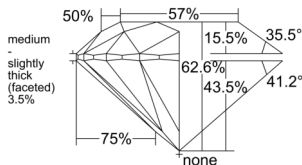

GIA®

FACSIMILE

GIA REPORT 6552653978

Verify this report at GIA.edu

GIA NATURAL DIAMOND DOSSIER®

July 03, 2026
GIA Report Number 6552653978
Shape and Cutting Style ..... Round Brilliant
Measurements ..... 4.75 - 4.76 x 2.98 mm

GRADING RESULTS

Carat Weight ..... 0.41 carat
Color Grade ..... E
Clarity Grade VS1
Cut Grade ..... Excellent

ADDITIONAL GRADING INFORMATION

Polish ..... Excellent
Symmetry ..... Excellent
Fluorescence ..... Medium Blue
Clarity Characteristics..... Cloud, Needle, Pinpoint
Inscription(s): GIA 6552653978

PROPORTIONS

GRADING SCALES

GIA COLOR SCALE	GIA CLARITY SCALE	GIA CUT SCALE	
D	FLAWLESS	EXCELLENT	
E	INTERNALLY FLAWLESS		
F		VVS₁	VERY GOOD
G	VVS₂		
H	VS₁	GOOD	
I	VS₂		
J	SI₁	FAIR	
K	SI₂		
L	I₁	POOR	
M			
N			
O	I₂		
P			
Q			
R	I₃		
S			
T			
U			
V			
W			
X			
Y			
Z