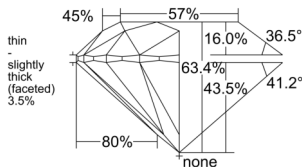

GIA®

FACSIMILE

GIA REPORT 6552652263

Verify this report at GIA.edu

GIA NATURAL DIAMOND DOSSIER®

July 03, 2026
GIA Report Number 6552652263
Shape and Cutting Style ..... Round Brilliant
Measurements ..... 4.67 - 4.71 x 2.97 mm

GRADING RESULTS

Carat Weight ..... 0.40 carat
Color Grade ..... F
Clarity Grade VS1
Cut Grade ..... Excellent

ADDITIONAL GRADING INFORMATION

Polish ..... Excellent
Symmetry ..... Excellent
Fluorescence ..... None
Clarity Characteristics..Crystal, Indented Natural, Cloud, Pinpoint
Inscription(s): GIA 6552652263

PROPORTIONS

GRADING SCALES

GIA COLOR SCALE

COLORLESS	D
	E
	F
	G
	H
	I
	J
NEAR COLORLESS	K
	L
FAIN	M
	N
	O
	P
	Q
	R
	S
	T
	U
	V
	W
	X
	Y
LIGHT	Z

GIA CLARITY SCALE

FLAWLESS	VERY VERY SLIGHTLY INCLUDED	VS₁	VS₂	VS₁	VS₂	SL₁	SL₂	I₁	I₂	I₃	
											INTERNALLY FLAWLESS

GIA CUT SCALE

EXCELLENT
VERY GOOD
GOOD
FAIR
POOR