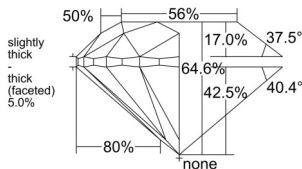

GIA®

FACSIMILE

GIA REPORT 6552644760

Verify this report at GIA.edu

GIA NATURAL DIAMOND DOSSIER®

July 03, 2026
GIA Report Number 6552644760
Shape and Cutting Style ..... Round Brilliant
Measurements ..... 5.52 - 5.59 x 3.59 mm

GRADING RESULTS

Carat Weight ..... 0.70 carat
Color Grade ..... G
Clarity Grade S11
Cut Grade ..... Very Good

ADDITIONAL GRADING INFORMATION

Polish ..... Excellent
Symmetry ..... Very Good
Fluorescence ..... None
Clarity Characteristics..... Crystal, Cloud, Feather
Inscription(s): GIA 6552644760

PROPORTIONS

Profile to actual proportions

GRADING SCALES

GIA COLOR SCALE	GIA CLARITY SCALE	GIA CUT SCALE	
D	FLAWLESS	EXCELLENT	
E	INTERNALLY FLAWLESS		
F		VVS₁	VERY GOOD
G	VVS₂		
H	VS₁	GOOD	
I	VS₂		
J	S1₁	FAIR	
K	S1₂		
L	I₁	POOR	
M	I₂		
N	I₃		
O			
P			
Q			
R			
S			
T			
U			
V			
W			
X			
Y			
Z