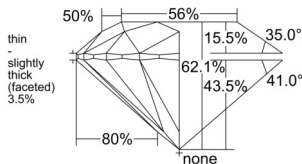

GIA®

FACSIMILE

GIA REPORT 6552644630

Verify this report at GIA.edu

GIA NATURAL DIAMOND DOSSIER®

July 02, 2026
GIA Report Number 6552644630
Shape and Cutting Style ..... Round Brilliant
Measurements ..... 4.84 - 4.87 x 3.02 mm

GRADING RESULTS

Carat Weight ..... 0.43 carat
Color Grade ..... G
Clarity Grade VVS1
Cut Grade ..... Excellent

ADDITIONAL GRADING INFORMATION

Polish ..... Excellent
Symmetry ..... Excellent
Fluorescence ..... Medium Blue
Clarity Characteristics ..... Cloud
Inscription(s): GIA 6552644630

PROPORTIONS

GRADING SCALES

GIA COLOR SCALE

COLORESS	D
	E
	F
	G
	H
	I
NEAR COLORESS	J
	K
	L
FANIT	M
	N
	O
	P
	Q
VERY LIGHT	R
	S
	T
	U
	V
	W
	X
	Y
LIGHT	Z

GIA CLARITY SCALE

FLAWLESS	INTERNAL FLAWLESS	
		FLAWLESS
VERY VERY SLIGHTLY INCLUDED	VVS₁	
	VVS₂	
VERY SLIGHTLY INCLUDED	VS₁	
	VS₂	
SLIGHTLY INCLUDED	SI₁	
	SI₂	
INCLUDED	I₁	
	I₂	
	I₃	

GIA CUT SCALE

EXCELLENT
VERY GOOD
GOOD
FAIR
POOR