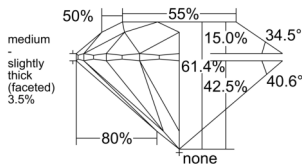

GIA®

FACSIMILE

GIA REPORT 6552643606

Verify this report at GIA.edu

GIA NATURAL DIAMOND DOSSIER®

July 03, 2026
GIA Report Number 6552643606
Shape and Cutting Style ..... Round Brilliant
Measurements ..... 5.09 - 5.11 x 3.13 mm

GRADING RESULTS

Carat Weight ..... 0.50 carat
Color Grade ..... H
Clarity Grade S11
Cut Grade ..... Excellent

ADDITIONAL GRADING INFORMATION

Polish ..... Very Good
Symmetry ..... Very Good
Fluorescence ..... Faint
Clarity Characteristics ..... Crystal, Feather, Cloud
Inscription(s): GIA 6552643606

PROPORTIONS

GRADING SCALES

GIA COLOR SCALE

COLORLESS	D
	E
	F
	G
	H
	I
NEAR COLORLESS	J
	K
	L
FAIN	M
	N
	O
	P
VERY LIGHT	Q
	R
	S
	T
	U
	V
	W
	X
	Y
LIGHT	Z

GIA CLARITY SCALE

	FLAWLESS
	INTERNALLY FLAWLESS
VERY VERY SLIGHTLY INCLUDED	VVS₁
	VVS₂
VERY SLIGHTLY INCLUDED	VS₁
	VS₂
SLIGHTLY INCLUDED	S1₁
	S1₂
INCLUDED	I₁
	I₂
	I₃

GIA CUT SCALE

	EXCELLENT
	VERY GOOD
	GOOD
	FAIR
	POOR