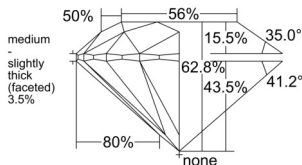

GIA®

FACSIMILE

GIA REPORT 6552629428

Verify this report at GIA.edu

GIA NATURAL DIAMOND DOSSIER®

July 01, 2026
GIA Report Number 6552629428
Shape and Cutting Style ..... Round Brilliant
Measurements ..... 5.66 - 5.70 x 3.57 mm

GRADING RESULTS

Carat Weight ..... 0.70 carat
Color Grade ..... F
Clarity Grade VVS1
Cut Grade ..... Excellent

ADDITIONAL GRADING INFORMATION

Polish ..... Excellent
Symmetry ..... Excellent
Fluorescence ..... Medium Blue
Clarity Characteristics..... Pinpoint, Internal Graining, Feather
Inscription(s): GIA 6552629428

PROPORTIONS

GRADING SCALES

GIA COLOR SCALE	GIA CLARITY SCALE	GIA CUT SCALE	
D	FLAWLESS	EXCELLENT	
E	INTERNALLY FLAWLESS		
F		VVS₁	VERY GOOD
G	VVS₂		
H	VS₁	GOOD	
I	VS₂		
J	SI₁	FAIR	
K	SI₂		
L	I₁	POOR	
M	I₂		
N	I₃		
O			
P			
Q			
R			
S			
T			
U			
V			
W			
X			
Y			
Z