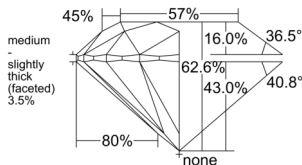

GIA®

FACSIMILE

GIA REPORT 6552628875

Verify this report at GIA.edu

GIA NATURAL DIAMOND DOSSIER®

July 01, 2026
GIA Report Number 6552628875
Shape and Cutting Style ..... Round Brilliant
Measurements ..... 4.73 - 4.76 x 2.97 mm

GRADING RESULTS

Carat Weight ..... 0.41 carat
Color Grade ..... E
Clarity Grade VS1
Cut Grade ..... Excellent

ADDITIONAL GRADING INFORMATION

Polish ..... Excellent
Symmetry ..... Excellent
Fluorescence ..... Medium Yellow
Clarity Characteristics ..... Cloud, Pinpoint
Inscription(s): GIA 6552628875

PROPORTIONS

GRADING SCALES

GIA COLOR SCALE

COLOURLESS	D
	E
	F
	G
	H
	I
NEAR COLOURLESS	J
	K
	L
FAIN	M
	N
	O
	P
VERY LIGHT	Q
	R
	S
	T
	U
	V
	W
	X
	Y
LIGHT	Z

GIA CLARITY SCALE

FLAWLESS	INTERNAL FLAWLESS	
		FLAWLESS
VERY VERY SLIGHTLY INCLUDED	VVS₁	
	VVS₂	
VERY SLIGHTLY INCLUDED	VS₁	
	VS₂	
SLIGHTLY INCLUDED	SI₁	
	SI₂	
INCLUDED	I₁	
	I₂	
	I₃	

GIA CUT SCALE

EXCELLENT
VERY GOOD
GOOD
FAIR
POOR