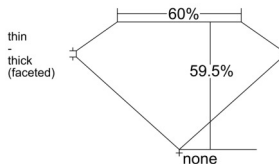

GIA®

FACSIMILE

GIA REPORT 6552625347

Verify this report at GIA.edu

GIA NATURAL DIAMOND DOSSIER®

July 01, 2026
GIA Report Number 6552625347
Shape and Cutting Style ..... Heart Brilliant
Measurements ..... 5.42 x 6.26 x 3.73 mm

GRADING RESULTS

Carat Weight ..... 0.74 carat
Color Grade I
Clarity Grade VVS2

ADDITIONAL GRADING INFORMATION

Polish ..... Excellent
Symmetry ..... Very Good
Fluorescence ..... Medium Blue
Clarity Characteristics ..... Needle, Pinpoint
Inscription(s): GIA 6552625347

PROPORTIONS

Profile not to actual proportions

GRADING SCALES

GIA COLOR SCALE		GIA CLARITY SCALE			
COLORLESS	D	VERY VERY SLIGHTLY INCLUDED	FLAWLESS		
	E		INTERNALLY FLAWLESS		
	F	VERY SLIGHTLY INCLUDED	VVS₁		
	G		VVS₂		
	H		VS₁		
	NEAR COLORLESS	I	SLIGHTLY INCLUDED	VS₂	
		J		SI₁	
		FAINT	K	INCLUDED	SI₂
			L		I₁
			M		I₂
VERT LIGHT	N	LIGHT	I₃		
	O				
	P				
	Q				
	R