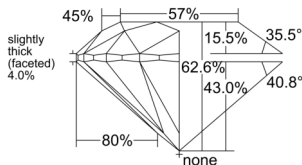

GIA®

FACSIMILE

GIA REPORT 6552620841

Verify this report at GIA.edu

GIA NATURAL DIAMOND DOSSIER®

June 30, 2026
GIA Report Number 6552620841
Shape and Cutting Style ..... Round Brilliant
Measurements ..... 5.63 - 5.67 x 3.54 mm

GRADING RESULTS

Carat Weight ..... 0.70 carat
Color Grade ..... J
Clarity Grade VS1
Cut Grade ..... Excellent

ADDITIONAL GRADING INFORMATION

Polish ..... Excellent
Symmetry ..... Excellent
Fluorescence ..... Medium Blue
Clarity Characteristics ..... Crystal, Pinpoint
Inspection(s): GIA 6552620841

PROPORTIONS

Profile to actual proportions