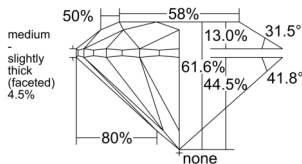

GIA®

FACSIMILE

GIA REPORT 6552620711

Verify this report at GIA.edu

GIA NATURAL DIAMOND DOSSIER®

June 30, 2026
GIA Report Number 6552620711
Shape and Cutting Style ..... Round Brilliant
Measurements ..... 4.82 - 4.83 x 2.97 mm

GRADING RESULTS

Carat Weight ..... 0.42 carat
Color Grade ..... E
Clarity Grade VS1
Cut Grade ..... Excellent

ADDITIONAL GRADING INFORMATION

Polish ..... Excellent
Symmetry ..... Excellent
Fluorescence ..... Strong Blue
Clarity Characteristics..... Crystal, Internal Graining
Inscription(s): GIA 6552620711

PROPORTIONS

Profile to actual proportions