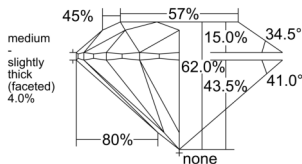

GIA®

FACSIMILE

GIA REPORT 6552620661

Verify this report at GIA.edu

GIA NATURAL DIAMOND DOSSIER®

June 30, 2026
GIA Report Number 6552620661
Shape and Cutting Style ..... Round Brilliant
Measurements ..... 4.37 - 4.40 x 2.72 mm

GRADING RESULTS

Carat Weight ..... 0.32 carat
Color Grade ..... F
Clarity Grade VS1
Cut Grade ..... Excellent

ADDITIONAL GRADING INFORMATION

Polish ..... Excellent
Symmetry ..... Excellent
Fluorescence ..... None
Clarity Characteristics..... Crystal, Cloud, Pinpoint
Inspection(s): GIA 6552620661

PROPORTIONS

Profile to actual proportions

GRADING SCALES

GIA COLOR SCALE

COLORED	D
	E
	F
	G
	H
	I
	J
NEAR COLORLESS	K
	L
FAIN	M
	N
	O
	P
	Q
VERY LIGHT	R
	S
	T
	U
	V
	W
	X
	Y
LIGHT	Z

GIA CLARITY SCALE

FLAWLESS	VERY VERY SLIGHTLY INCLUDED	VS₁	VS₂	VS₁	VS₂	SL₁	SL₂	I₁	I₂	I₃		
											FLAWLESS	INTERNALLY FLAWLESS

GIA CUT SCALE

EXCELLENT
VERY GOOD
GOOD
FAIR
POOR