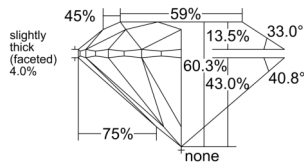

GIA®

FACSIMILE

GIA REPORT 6552607738

Verify this report at GIA.edu

GIA NATURAL DIAMOND DOSSIER®

June 27, 2026
GIA Report Number 6552607738
Shape and Cutting Style ..... Round Brilliant
Measurements ..... 5.14 - 5.16 x 3.10 mm

GRADING RESULTS

Carat Weight ..... 0.51 carat
Color Grade ..... F
Clarity Grade S11
Cut Grade ..... Excellent

ADDITIONAL GRADING INFORMATION

Polish ..... Excellent
Symmetry ..... Excellent
Fluorescence ..... None
Clarity Characteristics ..... Crystal, Cloud
Inscription(s): GIA 6552607738

PROPORTIONS

Profile to actual proportions