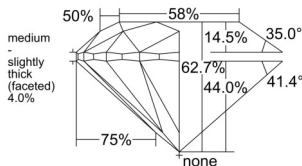

GIA®

FACSIMILE

GIA REPORT 6552573114

Verify this report at GIA.edu

GIA NATURAL DIAMOND DOSSIER®

June 25, 2026
GIA Report Number 6552573114
Shape and Cutting Style ..... Round Brilliant
Measurements ..... 4.27 - 4.30 x 2.69 mm

GRADING RESULTS

Carat Weight ..... 0.30 carat
Color Grade ..... G
Clarity Grade VVS1
Cut Grade ..... Excellent

ADDITIONAL GRADING INFORMATION

Polish ..... Excellent
Symmetry ..... Excellent
Fluorescence ..... Medium Blue
Clarity Characteristics..... Pinpoint, Feather, Indented Natural
Inscription(s): GIA 6552573114

PROPORTIONS

Profile to actual proportions

GRADING SCALES

GIA COLOR SCALE	GIA CLARITY SCALE	GIA CUT SCALE	
D	FLAWLESS	EXCELLENT	
E	INTERNALLY FLAWLESS		
F		VVS₁	VERY GOOD
G	VVS₂		
H	VS₁	GOOD	
I	VS₂		
J	SI₁	FAIR	
K	SI₂		
L	I₁	POOR	
M			
N			
O	I₂		
P			
Q	I₃		
R			
S			
T			
U			
V			
W			
X			
Y			
Z