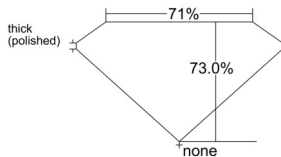

GIA®

FACSIMILE

GIA REPORT 6552564224

Verify this report at GIA.edu

GIA NATURAL DIAMOND DOSSIER®

June 24, 2026
GIA Report Number 6552564224
Shape and Cutting Style ..... Square Modified Brilliant
Measurements ..... 4.89 x 4.88 x 3.56 mm

GRADING RESULTS

Carat Weight ..... 0.74 carat
Color Grade ..... J
Clarity Grade ..... Internally Flawless

ADDITIONAL GRADING INFORMATION

Polish ..... Excellent
Symmetry ..... Excellent
Fluorescence ..... None
Clarity Characteristics ..... Minor Details of Polish
Inscription(s): GIA 6552564224

PROPORTIONS

Profile not to actual proportions

GRADING SCALES

GIA COLOR SCALE		GIA CLARITY SCALE			
COLORLESS	D	VERY VERY SLIGHTLY INCLUDED	FLAWLESS		
	E		INTERNALLY FLAWLESS		
	F		VVS₁		
	NEAR COLORLESS	G	VERY SLIGHTLY INCLUDED	VVS₂	
		H		VS₁	
		FAINT	I	SLIGHTLY INCLUDED	VS₂
			J		SI₁
			K	SI₂	
	LIGHT	L	INCLUDED	I₁	
		M		I₂	
N		I₃			
O					
P					
Q					
R					
S					
T					
U					
V					
W					
X					
Y					
Z