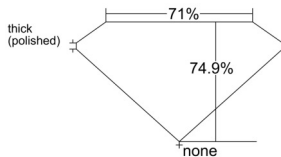

GIA®

FACSIMILE

GIA REPORT 6552563923

Verify this report at GIA.edu

GIA NATURAL DIAMOND DOSSIER®

June 24, 2026
GIA Report Number 6552563923
Shape and Cutting Style ..... Square Modified Brilliant
Measurements ..... 4.72 x 4.71 x 3.53 mm

GRADING RESULTS

Carat Weight ..... 0.71 carat
Color Grade ..... J
Clarity Grade VS2

ADDITIONAL GRADING INFORMATION

Polish ..... Excellent
Symmetry ..... Excellent
Fluorescence ..... None
Clarity Characteristics ..... Crystal
Inscription(s): GIA 6552563923

PROPORTIONS

Profile not to actual proportions

GRADING SCALES

GIA COLOR SCALE		GIA CLARITY SCALE			
COLORLESS	D	VERY VERY SLIGHTLY INCLUDED	FLAWLESS		
	E		INTERNALLY FLAWLESS		
	F	VERY SLIGHTLY INCLUDED	VVS₁		
	G		VVS₂		
	H		VS₁		
	NEAR COLORLESS	I	SLIGHTLY INCLUDED	VS₂	
		J		SI₁	
		FAINT	K	INCLUDED	SI₂
			L		I₁
			M		I₂
VERT LIGHT	N	LIGHT	I₃		
	O				
	P				
	Q				
	R