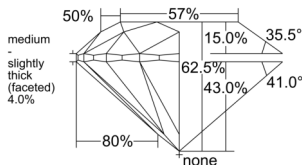

GIA®

FACSIMILE

GIA REPORT 6552559904

Verify this report at GIA.edu

GIA NATURAL DIAMOND DOSSIER®

June 24, 2026
GIA Report Number 6552559904
Shape and Cutting Style ..... Round Brilliant
Measurements ..... 4.30 - 4.33 x 2.70 mm

GRADING RESULTS

Carat Weight ..... 0.31 carat
Color Grade ..... G
Clarity Grade VS1
Cut Grade ..... Excellent

ADDITIONAL GRADING INFORMATION

Polish ..... Excellent
Symmetry ..... Excellent
Fluorescence ..... Medium Blue
Clarity Characteristics ..... Crystal
Inscription(s): GIA 6552559904

PROPORTIONS

Profile to actual proportions