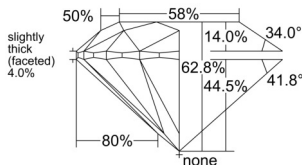

GIA®

FACSIMILE

GIA NATURAL DIAMOND DOSSIER®

June 24, 2026
GIA Report Number 6552559265
Shape and Cutting Style ..... Round Brilliant
Measurements ..... 5.08 - 5.12 x 3.20 mm

GRADING RESULTS

Carat Weight ..... 0.51 carat
Color Grade ..... D
Clarity Grade VS1
Cut Grade ..... Excellent

ADDITIONAL GRADING INFORMATION

Polish ..... Excellent
Symmetry ..... Excellent
Fluorescence ..... Very Strong Blue
Clarity Characteristics..... Crystal, Pinpoint
Inscription(s): GIA 6552559265

GIA REPORT 6552559265

Verify this report at GIA.edu

PROPORTIONS

Profile to actual proportions