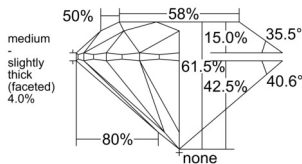

GIA®

FACSIMILE

GIA REPORT 6552544951

Verify this report at GIA.edu

GIA NATURAL DIAMOND DOSSIER®

June 22, 2026
GIA Report Number 6552544951
Shape and Cutting Style ..... Round Brilliant
Measurements ..... 5.29 - 5.31 x 3.26 mm

GRADING RESULTS

Carat Weight ..... 0.57 carat
Color Grade ..... E
Clarity Grade VS2
Cut Grade ..... Excellent

ADDITIONAL GRADING INFORMATION

Polish ..... Excellent
Symmetry ..... Excellent
Fluorescence ..... None
Clarity Characteristics ..... Cloud
Inscription(s): GIA 6552544951

PROPORTIONS

Profile to actual proportions

GRADING SCALES

GIA COLOR SCALE	GIA CLARITY SCALE	GIA CUT SCALE	
D	FLAWLESS	EXCELLENT	
E	INTERNALLY FLAWLESS		
F		VVS₁	VERY GOOD
G	VVS₂		
H	VS₁	GOOD	
I	VS₂		
J	SI₁	FAIR	
K	SI₂		
L	I₁	POOR	
M	I₂		
N	I₃		
O			
P			
Q			
R			
S			
T			
U			
V			
W			
X			
Y			
Z