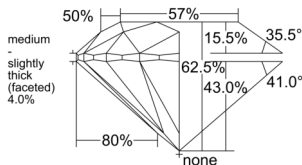

GIA®

FACSIMILE

GIA REPORT 6552544516

Verify this report at GIA.edu

GIA NATURAL DIAMOND DOSSIER®

June 23, 2026
GIA Report Number 6552544516
Shape and Cutting Style ..... Round Brilliant
Measurements ..... 5.31 - 5.35 x 3.33 mm

GRADING RESULTS

Carat Weight ..... 0.58 carat
Color Grade ..... D
Clarity Grade VS1
Cut Grade ..... Excellent

ADDITIONAL GRADING INFORMATION

Polish ..... Excellent
Symmetry ..... Excellent
Fluorescence ..... Faint
Clarity Characteristics ..... Crystal
Inscription(s): GIA 6552544516

PROPORTIONS

GRADING SCALES

GIA COLOR SCALE	GIA CLARITY SCALE	GIA CUT SCALE	
D	FLAWLESS	EXCELLENT	
E	INTERNALLY FLAWLESS		
F		VVS₁	VERY GOOD
G	VVS₂		
H	VS₁	GOOD	
I	VS₂		
J	SI₁	FAIR	
K	SI₂		
L	I₁	POOR	
M	I₂		
N	I₃		
O			
P			
Q			
R			
S			
T			
U			
V			
W			
X			
Y			
Z