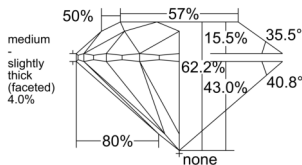

GIA®

FACSIMILE

GIA REPORT 6552544434

Verify this report at GIA.edu

GIA NATURAL DIAMOND DOSSIER®

June 22, 2026
GIA Report Number 6552544434
Shape and Cutting Style ..... Round Brilliant
Measurements ..... 4.33 - 4.34 x 2.70 mm

GRADING RESULTS

Carat Weight ..... 0.31 carat
Color Grade I
Clarity Grade VVS1
Cut Grade ..... Excellent

ADDITIONAL GRADING INFORMATION

Polish ..... Excellent
Symmetry ..... Excellent
Fluorescence ..... Faint
Clarity Characteristics ..... Pinpoint, Feather
Inscription(s): GIA 6552544434

PROPORTIONS

GRADING SCALES

GIA COLOR SCALE

COLORLESS	D
	E
	F
	G
	H
	I
NEAR COLORLESS	J
	K
	L
FAIN	M
	N
	O
	P
VERY LIGHT	Q
	R
	S
	T
	U
	V
	W
	X
	Y
LIGHT	Z

GIA CLARITY SCALE

FLAWLESS	INTERNAL FLAWLESS	
		FLAWLESS
VERY VERY SLIGHTLY INCLUDED	VVS₁	
	VVS₂	
VERY SLIGHTLY INCLUDED	VS₁	
	VS₂	
SLIGHTLY INCLUDED	SI₁	
	SI₂	
INCLUDED	I₁	
	I₂	
	I₃	

GIA CUT SCALE

EXCELLENT
VERY GOOD
GOOD
FAIR
POOR