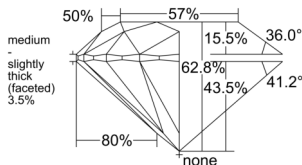

GIA®

FACSIMILE

GIA REPORT 6552544382

Verify this report at GIA.edu

GIA NATURAL DIAMOND DOSSIER®

June 22, 2026
GIA Report Number 6552544382
Shape and Cutting Style ..... Round Brilliant
Measurements ..... 5.63 - 5.67 x 3.55 mm

GRADING RESULTS

Carat Weight ..... 0.70 carat
Color Grade ..... K
Clarity Grade VS1
Cut Grade ..... Excellent

ADDITIONAL GRADING INFORMATION

Polish ..... Excellent
Symmetry ..... Excellent
Fluorescence ..... Medium Blue
Clarity Characteristics..... Indented Natural, Pinpoint
Inscription(s): GIA 6552544382

PROPORTIONS

GRADING SCALES

GIA COLOR SCALE	GIA CLARITY SCALE	GIA CUT SCALE
COLOURLESS D	FLAWLESS	EXCELLENT
E	INTERNALLY FLAWLESS	
F	VVS₁	VERY GOOD
G		
H	VVS₂	GOOD
I	VS₁	
J	VS₂	FAIR
K	SI₁	
L	SI₂	POOR
M	I₁	
N	I₂	
O	I₃	
P		
Q		
R		
S		
T		
U		
V		
W		
X		
Y		
Z