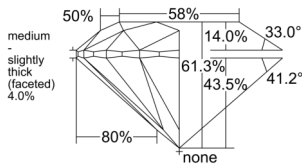

GIA®

FACSIMILE

GIA REPORT 6552542606

Verify this report at GIA.edu

GIA NATURAL DIAMOND DOSSIER®

June 22, 2026
GIA Report Number 6552542606
Shape and Cutting Style ..... Round Brilliant
Measurements ..... 4.73 - 4.76 x 2.91 mm

GRADING RESULTS

Carat Weight ..... 0.40 carat
Color Grade ..... G
Clarity Grade VS1
Cut Grade ..... Excellent

ADDITIONAL GRADING INFORMATION

Polish ..... Excellent
Symmetry ..... Excellent
Fluorescence ..... None
Clarity Characteristics..... Crystal, Cloud, Pinpoint
Inscription(s): GIA 6552542606

PROPORTIONS

GRADING SCALES

GIA COLOR SCALE	GIA CLARITY SCALE	GIA CUT SCALE	
D	FLAWLESS	EXCELLENT	
E	INTERNALLY FLAWLESS		
F		VVS₁	VERY GOOD
G	VVS₂		
H	VS₁	GOOD	
I	VS₂		
J	SI₁	FAIR	
K	SI₂		
L	I₁	POOR	
M	I₂		
N	I₃		
O			
P			
Q			
R			
S			
T			
U			
V			
W			
X			
Y			
Z