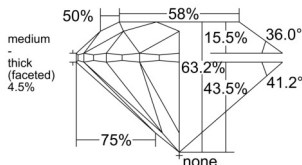

GIA®

FACSIMILE

GIA REPORT 6552541171

Verify this report at GIA.edu

GIA NATURAL DIAMOND DOSSIER®

June 23, 2026
GIA Report Number 6552541171
Shape and Cutting Style ..... Round Brilliant
Measurements ..... 5.86 - 5.89 x 3.71 mm

GRADING RESULTS

Carat Weight ..... 0.80 carat
Color Grade ..... K
Clarity Grade VVS2
Cut Grade ..... Very Good

ADDITIONAL GRADING INFORMATION

Polish ..... Excellent
Symmetry ..... Excellent
Fluorescence ..... Faint
Clarity Characteristics..... Pinpoint, Indented Natural, Cloud
Inscription(s): GIA 6552541171

PROPORTIONS

GRADING SCALES

GIA COLOR SCALE	GIA CLARITY SCALE	GIA CUT SCALE
COLOURLESS	FLAWLESS	EXCELLENT
D	INTERNALLY FLAWLESS	
E	VVS₁	VERY GOOD
F		
G	VS₁	GOOD
H		
I	SI₁	FAIR
J		
K	I₁	POOR
L		
M	I₂	
N	I₃	
O		
P		
Q		
R		
S		
T		
U		
V		
W		
X		
Y		
Z